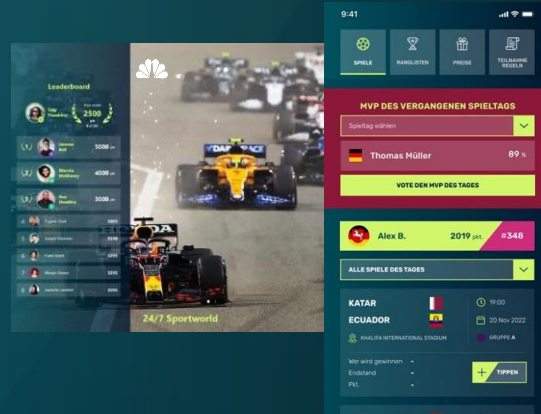

sport world

sport world

WE BRING SPORTS TO THE NEXT ENTERTAINMENT LEVEL

Engagement, Interaction & Transaction

PREDICTION & VOTING

MULTI VIEW

24/7 DATA-STREAMS

WEB 3.0 & NFT

360° EXPERIENCE

TRANSACTION

sport world

WE ARE THE FIRST GLOBAL SPORTS EPG

sport world HEUTE MORGEN DO 28.09 FR 29.09 **SA 30.09** SO 01.10 MO 02.10

MOTOCROSS: FIM-WELTMEISTERSCHAFT 30.09. 06:00

BOXEN LIVE 30.09. 06:00 **BOXEN**