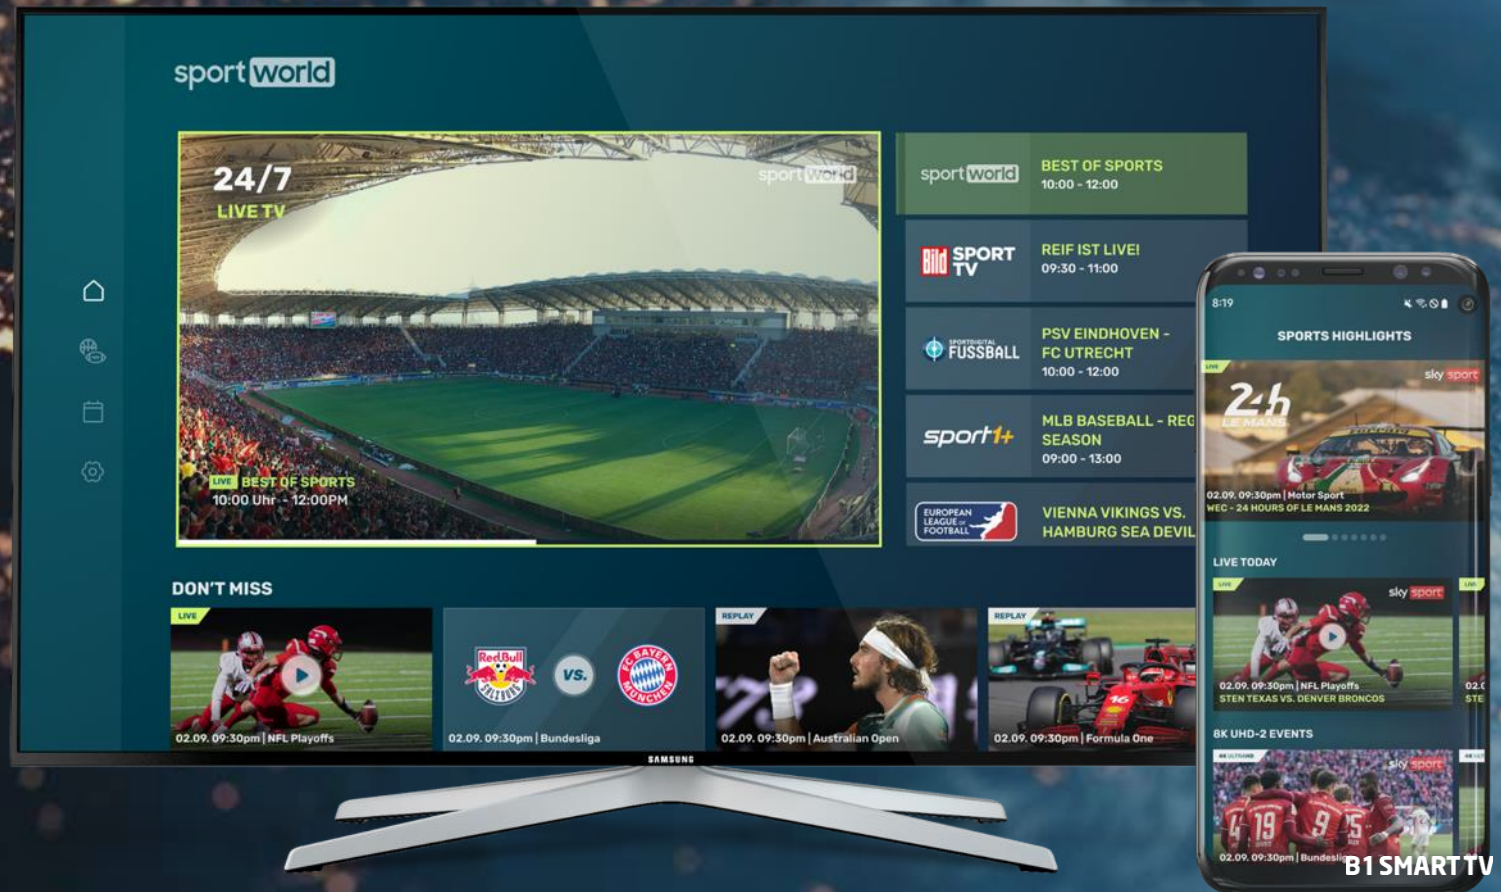

THE GLOBAL **NUMBER 1** **SPORTS PLATFORM** FOR SPORTS FANS