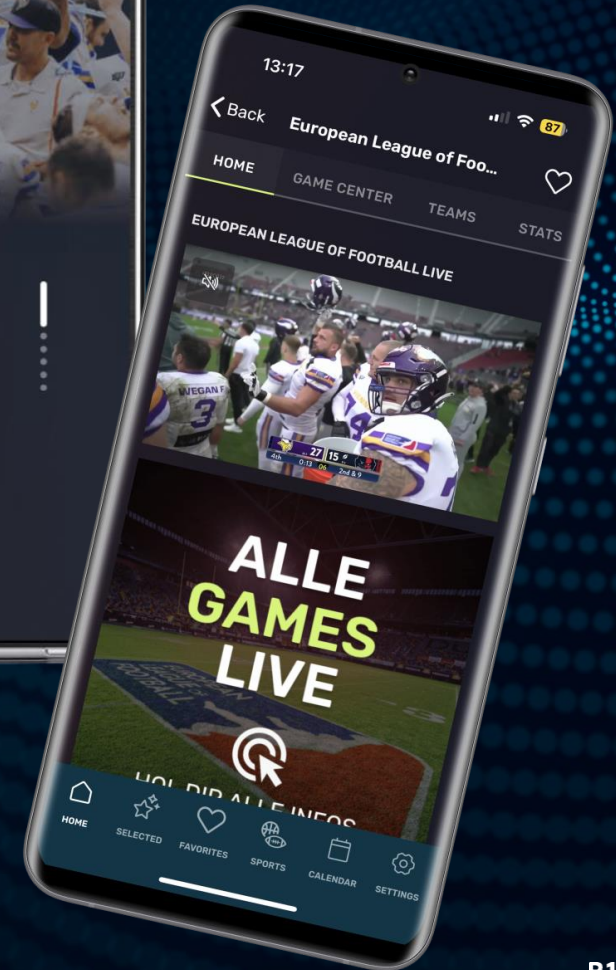

PLATFORM FOR ALL
DIGITAL TOUCHPOINTS

- SMART TV
- WEB / APP
- DIGITAL SIGNAGE
- SOCIAL MEDIA
- COMMUNITY
- METaverse
- NFT
- EVENT
- VENUE
- IN-CAR
- IN-FLIGHT

sport world

WE ARE THE GLOBAL
NUMBER ONE
SPORTS PLATFORM
FOR FANS AND
BUSINESS.

THE GLOBAL **NUMBER 1** **SPORTS PLATFORM** FOR SPORTS FANS

sport world

ONE PLATFORM.
ONE STOP WATCHING.
ONE STOP SHOPPING.

sport **world**

WE ENABLE
CROSS-DEVICE
COMMUNICATION,
INTERACTION,
TRANSACTION.

EUROPEAN LEAGUE OF FOOTBALL