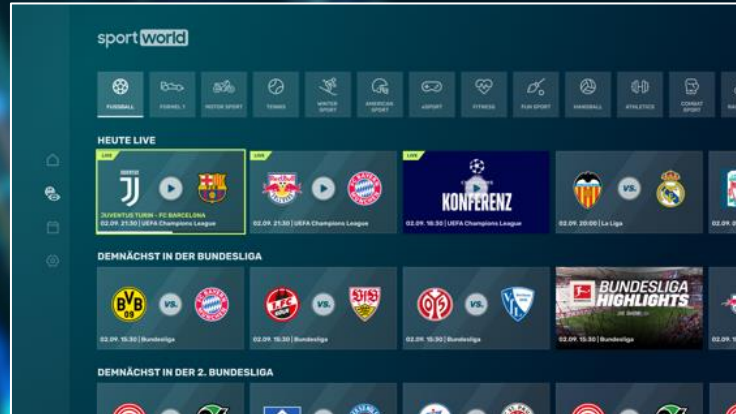

HIGHLIGHTS FITNESS SPORTS KOLLEKTION

WHAT'S NEW

3-STRIPES SESSIONS

DIE NEUE KOLLEKTION

GEMEINSAM FÜR FITNESS & GESUNDHEIT

3-STRIPES SESSIONS

sport world

**WE SIMPLIFY
THE ACCESS FOR
SPORTS FANS TO
SPORTS CONTENT**

sport world

sport world

WE BRING SPORTS TO THE NEXT ENTERTAINMENT LEVEL

Engagement, Interaction & Transaction

PREDICTION & VOTING

MULTI VIEW

24/7 DATA-STREAMS

WEB 3.0 & NFT